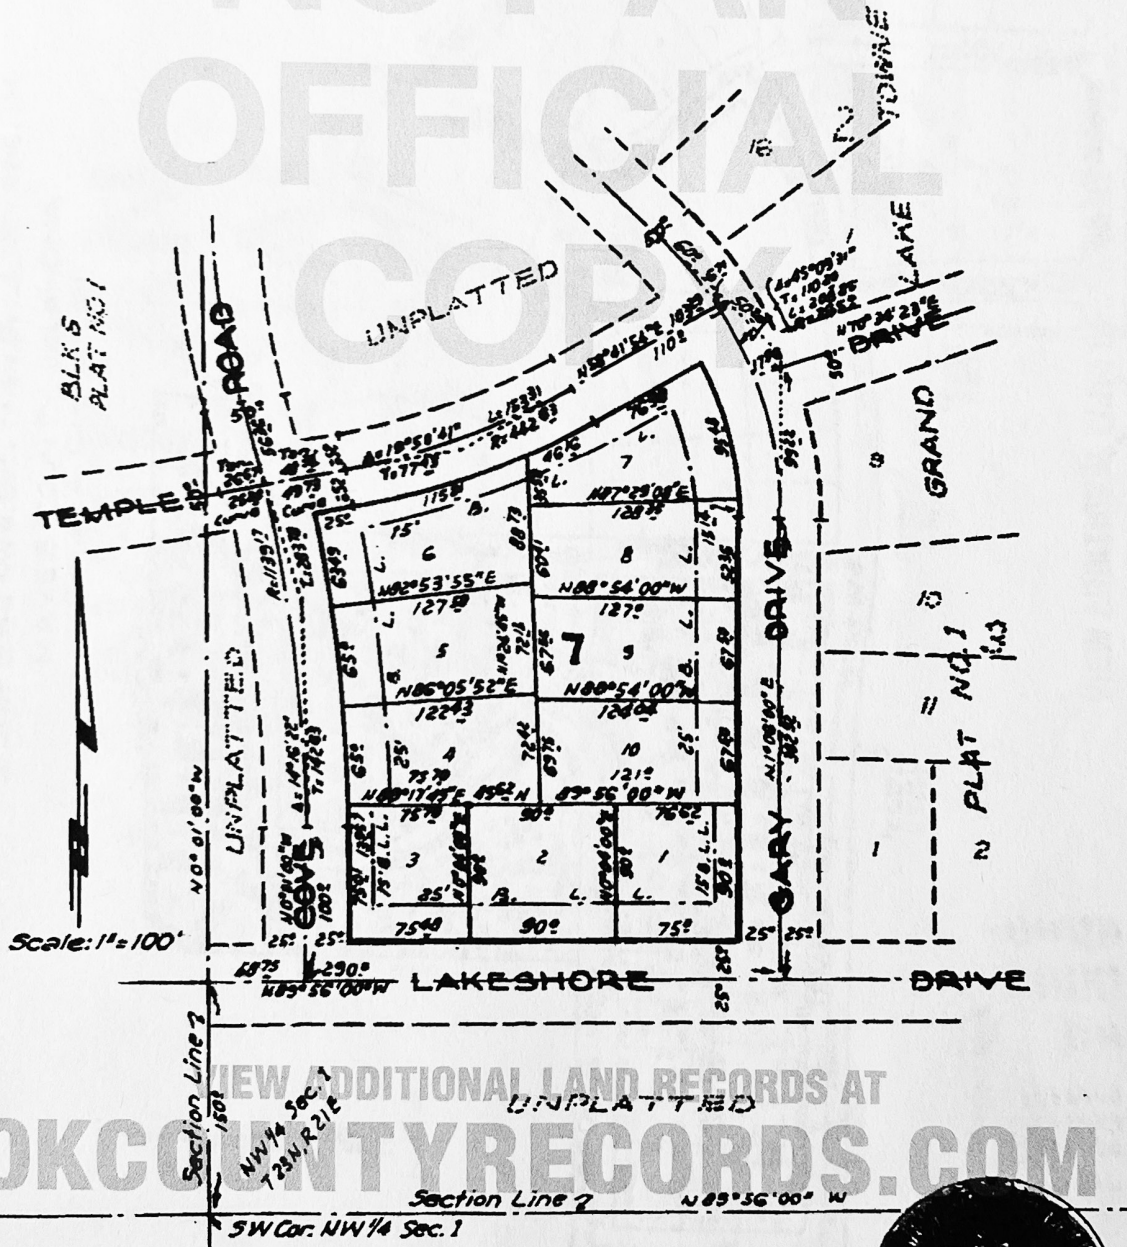

229940
Book 278
Page 606
3-11-66
1:57 am

PLAT NO. 2

Grand Lake Towne

A Subdivision in the NW 1/4, Sec. 1, T23N, R21E.

MAYES COUNTY, OKLAHOMA.

NEW ADDITIONAL LAND RECORDS AT
OKCOUNTYRECORDS.COM